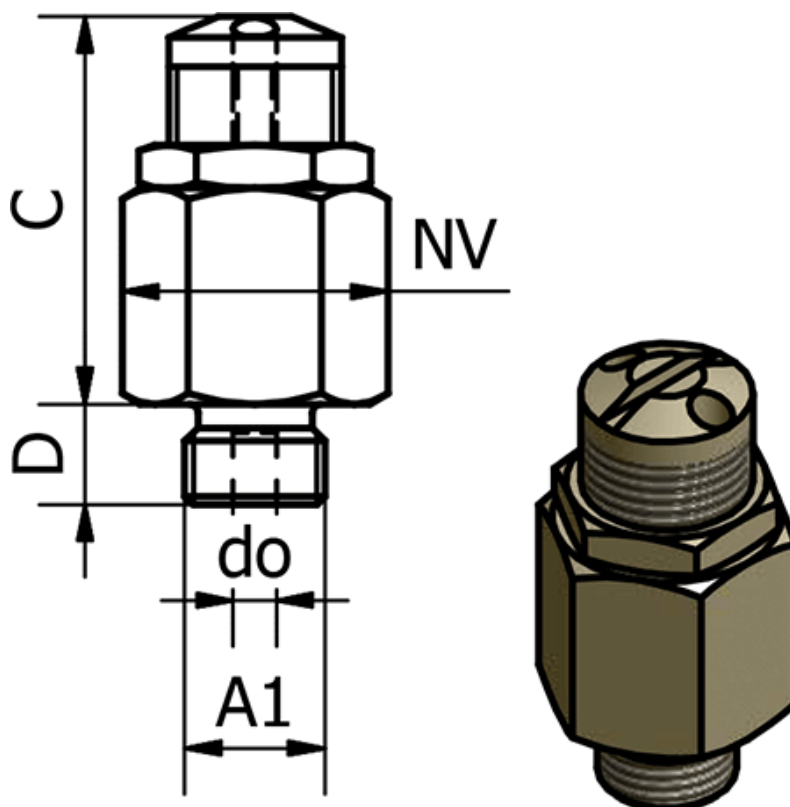

Data Sheet

Article number: 58621822ES

Description: Mini safety valve 218.22-ES, - G 1/4"

Measures

C	= 27
D	= 7
do	= 3
NV	= 16
Set pressure	= 3 - 7 bar
Thread A1	= G 1/4"